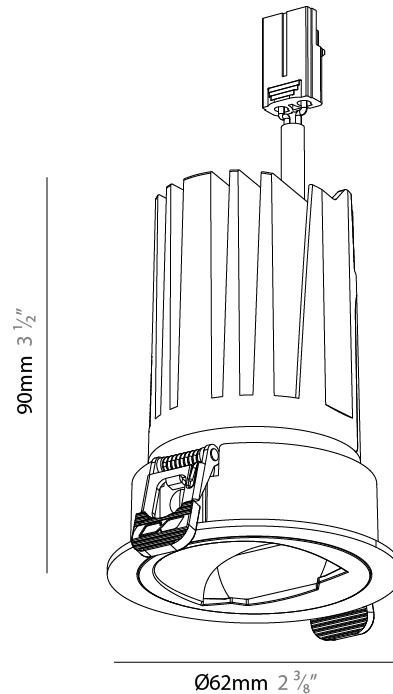

GENERAL

Series: Bioniq Evo Round Wallwash
Partner: Prolicht
Division: Architectural
Installation: Recessed
Product Type: Wallwash
Mounting Location: Ceiling
Light Distribution: Adjustable / Asymmetric

PHYSICAL

Shape: Round
Diameter (mm): 62
Diameter (in): 2 ³/₈
Height (mm): 90
Depth (mm): 100
Height (in): 3 ¹/₂
Depth (in): 3 ¹⁵/₁₆
Ceiling Thickness (mm): 2 - 15
Ceiling Thickness (in): 1/16 - 9/16
Weight (kg): 0.2
Fixture Finish: SSR / BKV / CWI / CRY / HAB / UFT / ITA / RUA / FTG / MYG / LOD / PUS / FRO / FUP / KIA / POP / BLS / SPG / MEY / GOH / CHC / COM / ABZ / JAG / OBR / MOS / ROR
Fixture Material: Extruded Aluminum
Cut-out Measurements: Ø 55mm/2 3/16"

ELECTRICAL

Lamp Type: LED (Zhaga Standard)
Input Wattage (W): 5.5
Dimming: Non-dimming / DALI Dimming / MATTER Dimming
Driver Included: No
Driver Location: Remote
Driver Type: Constant Current - Universal
Driver Class: Class 2
Constant Current (MA): 250mA
Upon Request: 0-10V Dimming / Phase Dimming

LED

Color Temperature (°K): 2400 / 2700 / 3000 / 3500 / 4000
Max. Delivered Lumen (lm): Max 470
Nominal Lumen (lm): Max 828
CRI: >90 CRI
Efficiency (%): 85.5
Lamp Life (hrs): 50000

OPTICAL

Adjustability: Rotational 350° / Tilt 30°

RATINGS AND CERTIFICATIONS

Certified By: Certified for North American Standards
IP rating: IP65
Glare Rating: ≤ 10