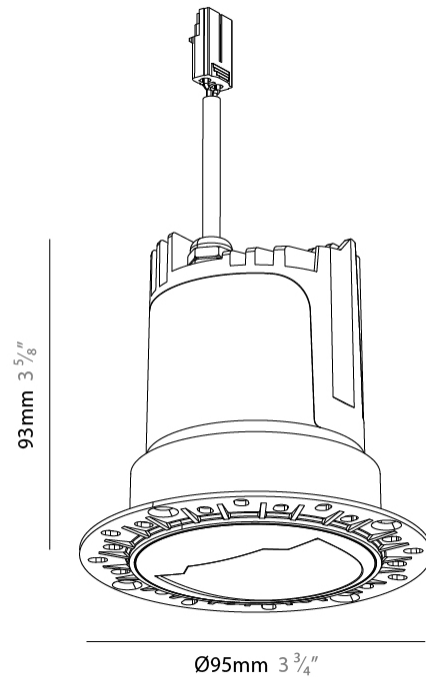

GENERAL

Series: Bioniq Evo Round Wallwash
Partner: Prolicht
Division: Architectural
Installation: Trimless
Product Type: Wallwash
Mounting Location: Ceiling
Light Distribution: Adjustable / Asymmetric

PHYSICAL

Shape: Round
Diameter (mm): 95
Diameter (in): 3 3/4
Height (mm): 93
Depth (mm): 105
Height (in): 3 5/8
Depth (in): 4 1/8
Ceiling Thickness (mm): 10 - 50
Ceiling Thickness (in): 3/8 - 1 15/16
Weight (kg): 0.2
Fixture Finish: SSR / BKV / CWI / CRY / HAB / UFT / ITA / RUA / FTG / MYG / LOD / PUS / FRO / FUP / KIA / POP / BLS / SPG / MEY / GOH / CHC / COM / ABZ / JAG / OBR / MOS / ROR
Fixture Material: Extruded Aluminum
Cut-out Measurements: Ø 75mm/2 15/16"

ELECTRICAL

Lamp Type: LED (Zhaga Standard)
Input Wattage (W): 10.9
Total Output Wattage (W): 10
Dimming: Non-dimming / DALI Dimming / MATTER Dimming
Driver Included: No
Driver Location: Remote
Driver Type: Constant Current - Universal
Driver Class: Class 2
Constant Current (MA): 350mA
Upon Request: 0-10V Dimming / Phase Dimming

LED

Color Temperature (°K): 2400 / 2700 / 3000 / 3500 / 4000
Max. Delivered Lumen (lm): Max 1029
Nominal Lumen (lm): Max 1771
CRI: >90 CRI
Efficiency (%): 85.5
Lamp Life (hrs): 50000

OPTICAL

Adjustability: Rotational 350° / Tilt 30°

RATINGS AND CERTIFICATIONS

Certified By: Certified for North American Standards
IP rating: IP65
Glare Rating: ≤ 10