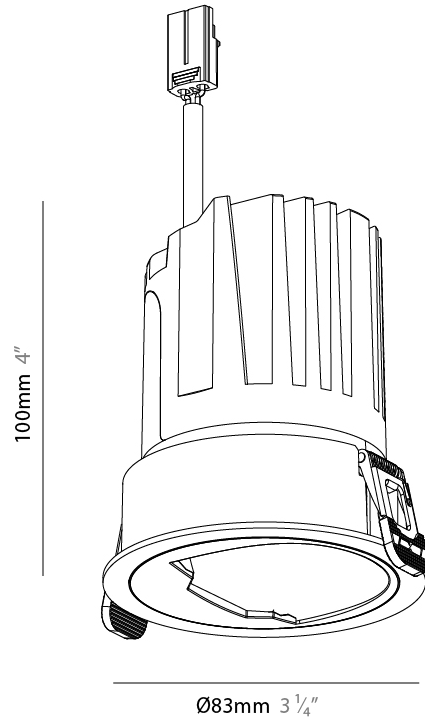

GENERAL

Series: Bioniq Evo Round Wallwash
Partner: Prolicht
Division: Architectural
Installation: Recessed
Product Type: Wallwash
Mounting Location: Ceiling
Light Distribution: Adjustable / Asymmetric

PHYSICAL

Shape: Round
Diameter (mm): 83
Diameter (in): 3 1/4
Height (mm): 100
Depth (mm): 105
Height (in): 4
Depth (in): 4 1/8
Ceiling Thickness (mm): 2 - 15
Ceiling Thickness (in): 1/16 - 9/16
Weight (kg): 0.2
Fixture Finish: SSR / BKV / CWI / CRY / HAB / UFT / ITA / RUA / FTG / MYG / LOD / PUS / FRO / FUP / KIA / POP / BLS / SPG / MEY / GOH / CHC / COM / ABZ / JAG / OBR / MOS / ROR
Fixture Material: Extruded Aluminum
Cut-out Measurements: Ø 75mm/2 15/16"

ELECTRICAL

Lamp Type: LED (Zhaga Standard)
Input Wattage (W): 10.9
Total Output Wattage (W): 10
Dimming: Non-dimming / DALI Dimming / MATTER Dimming
Driver Included: No
Driver Location: Remote
Driver Type: Constant Current - Universal
Constant Current (MA): 350mA
Upon Request: 0-10V Dimming / Phase Dimming

LED

Color Temperature (°K): 2400 / 2700 / 3000 / 3500 / 4000
Max. Delivered Lumen (lm): Max 1029
Nominal Lumen (lm): Max 1771
CRI: >90 CRI
Efficiency (%): 94.2
Lamp Life (hrs): 50000

OPTICAL

Adjustability: Rotational 350° / Tilt 30°

RATINGS AND CERTIFICATIONS

Certified By: Certified for North American Standards
IP rating: IP65
Glare Rating: ≤ 10

PROJECT
TYPE
SPECIFIER
QUANTITY
DATE